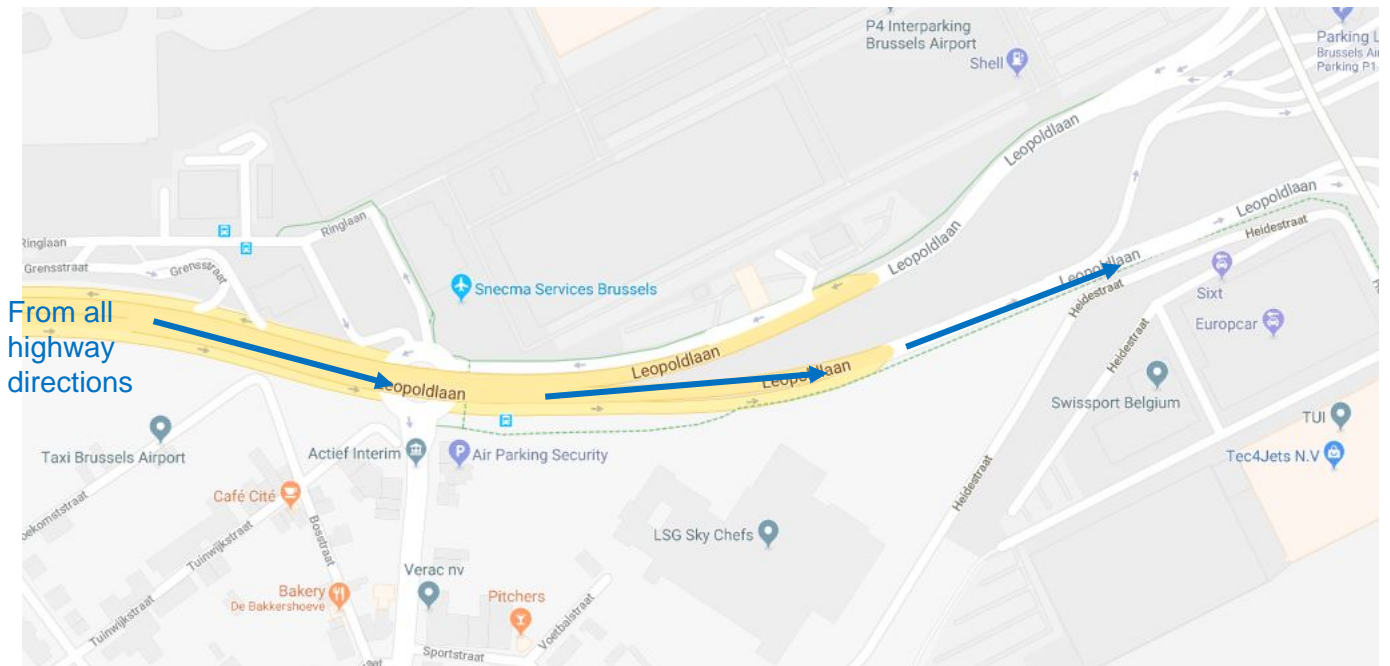

Directions

Brussels Airport
Under building parking

From the ring road

1. Follow directions toward Brussels Airport
2. Stay straight toward Arrivals / Departures
3. Stay in the right most lane toward P2 – P3

Once you exit the round-about

9. Continue straight to the second round-about

10. Enter round-about and take first exit

You'll see our offices on your left

11. Enter the tunnel in right most lane

12. Take your first right into our car park