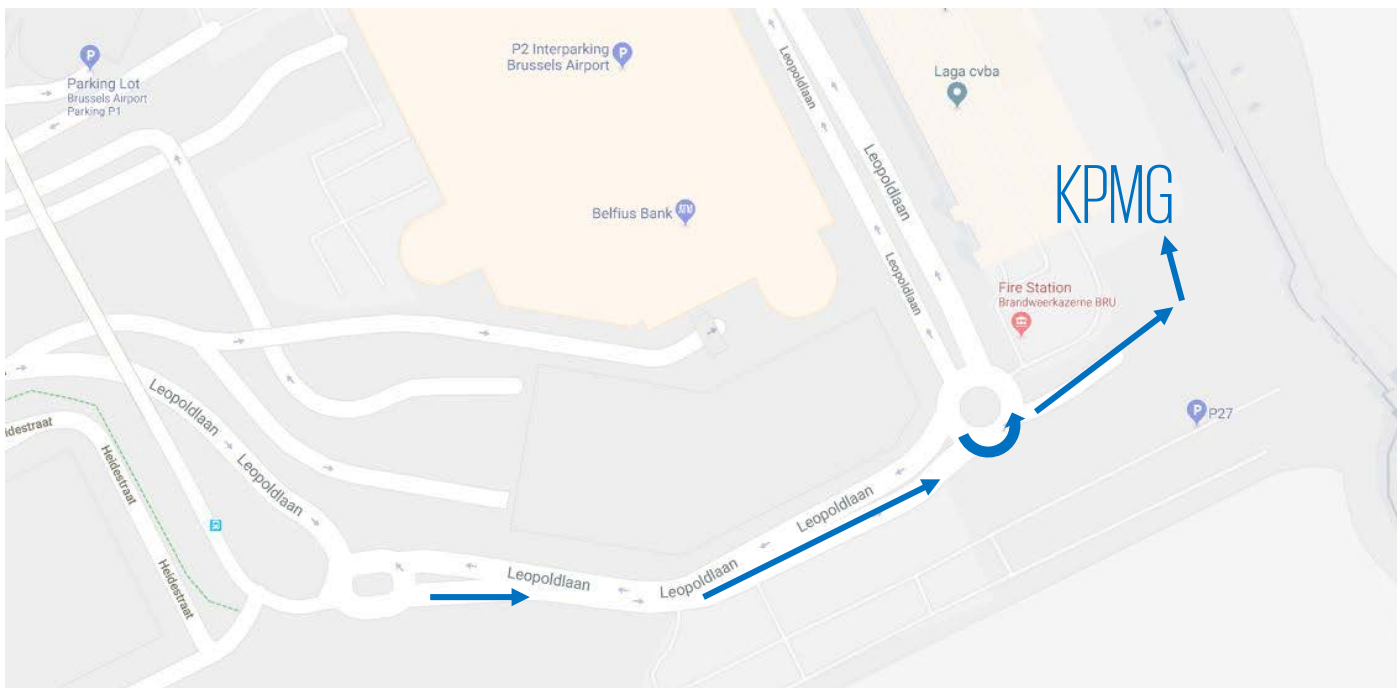

Directions

Brussels Airport
Under building parking

From the ring road

1. Follow directions toward Brussels Airport
2. Stay straight toward Arrivals / Departures
3. Stay in the right most lane toward P2 – P3

Once you exit the round-about

9. Continue straight to the second round-about

10. Enter round-about and take first exit

You'll see our offices on your left

11. Enter the tunnel in right most lane

12. Take your first right into our car park